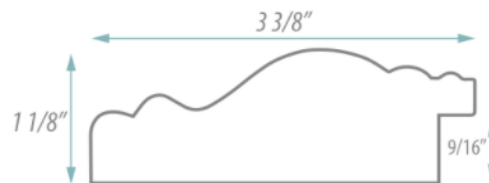

SPECIFICATION SHEET

FRAMED MIRROR

MODEL#: FM 79841-18X36

FRAMED MIRRORS COLLECTION

FEATURES:

- ONE 18X36" HIGH RESOLUTION SILVER PLATE GLASS MIRROR SIZE W/ DECORATIVE FRAME.
- "WALL HUGGER" HANGER FOR MOUNTING INCLUDED.
- STANDARD MOUNTING STYLE IS VERTICAL. FOR HORIZONTAL, PLEASE SPECIFY WHEN ORDERING.
- PACKED IN FOUR WALL (FOLDED DOUBLE WALL) CORRUGATION.
- STYLE: CLASSIC
- COLOR: CHERRY/MAHOGANY
- FINISH: WOOD TONE

MIRROR FINISHES:

- FLAT POLISHED EDGE
- BEVELED EDGE

OVERALL SIZE DIMENSION: 24 3/4" WIDE X 42 3/4" HIGH X 1 1/8" DEEP